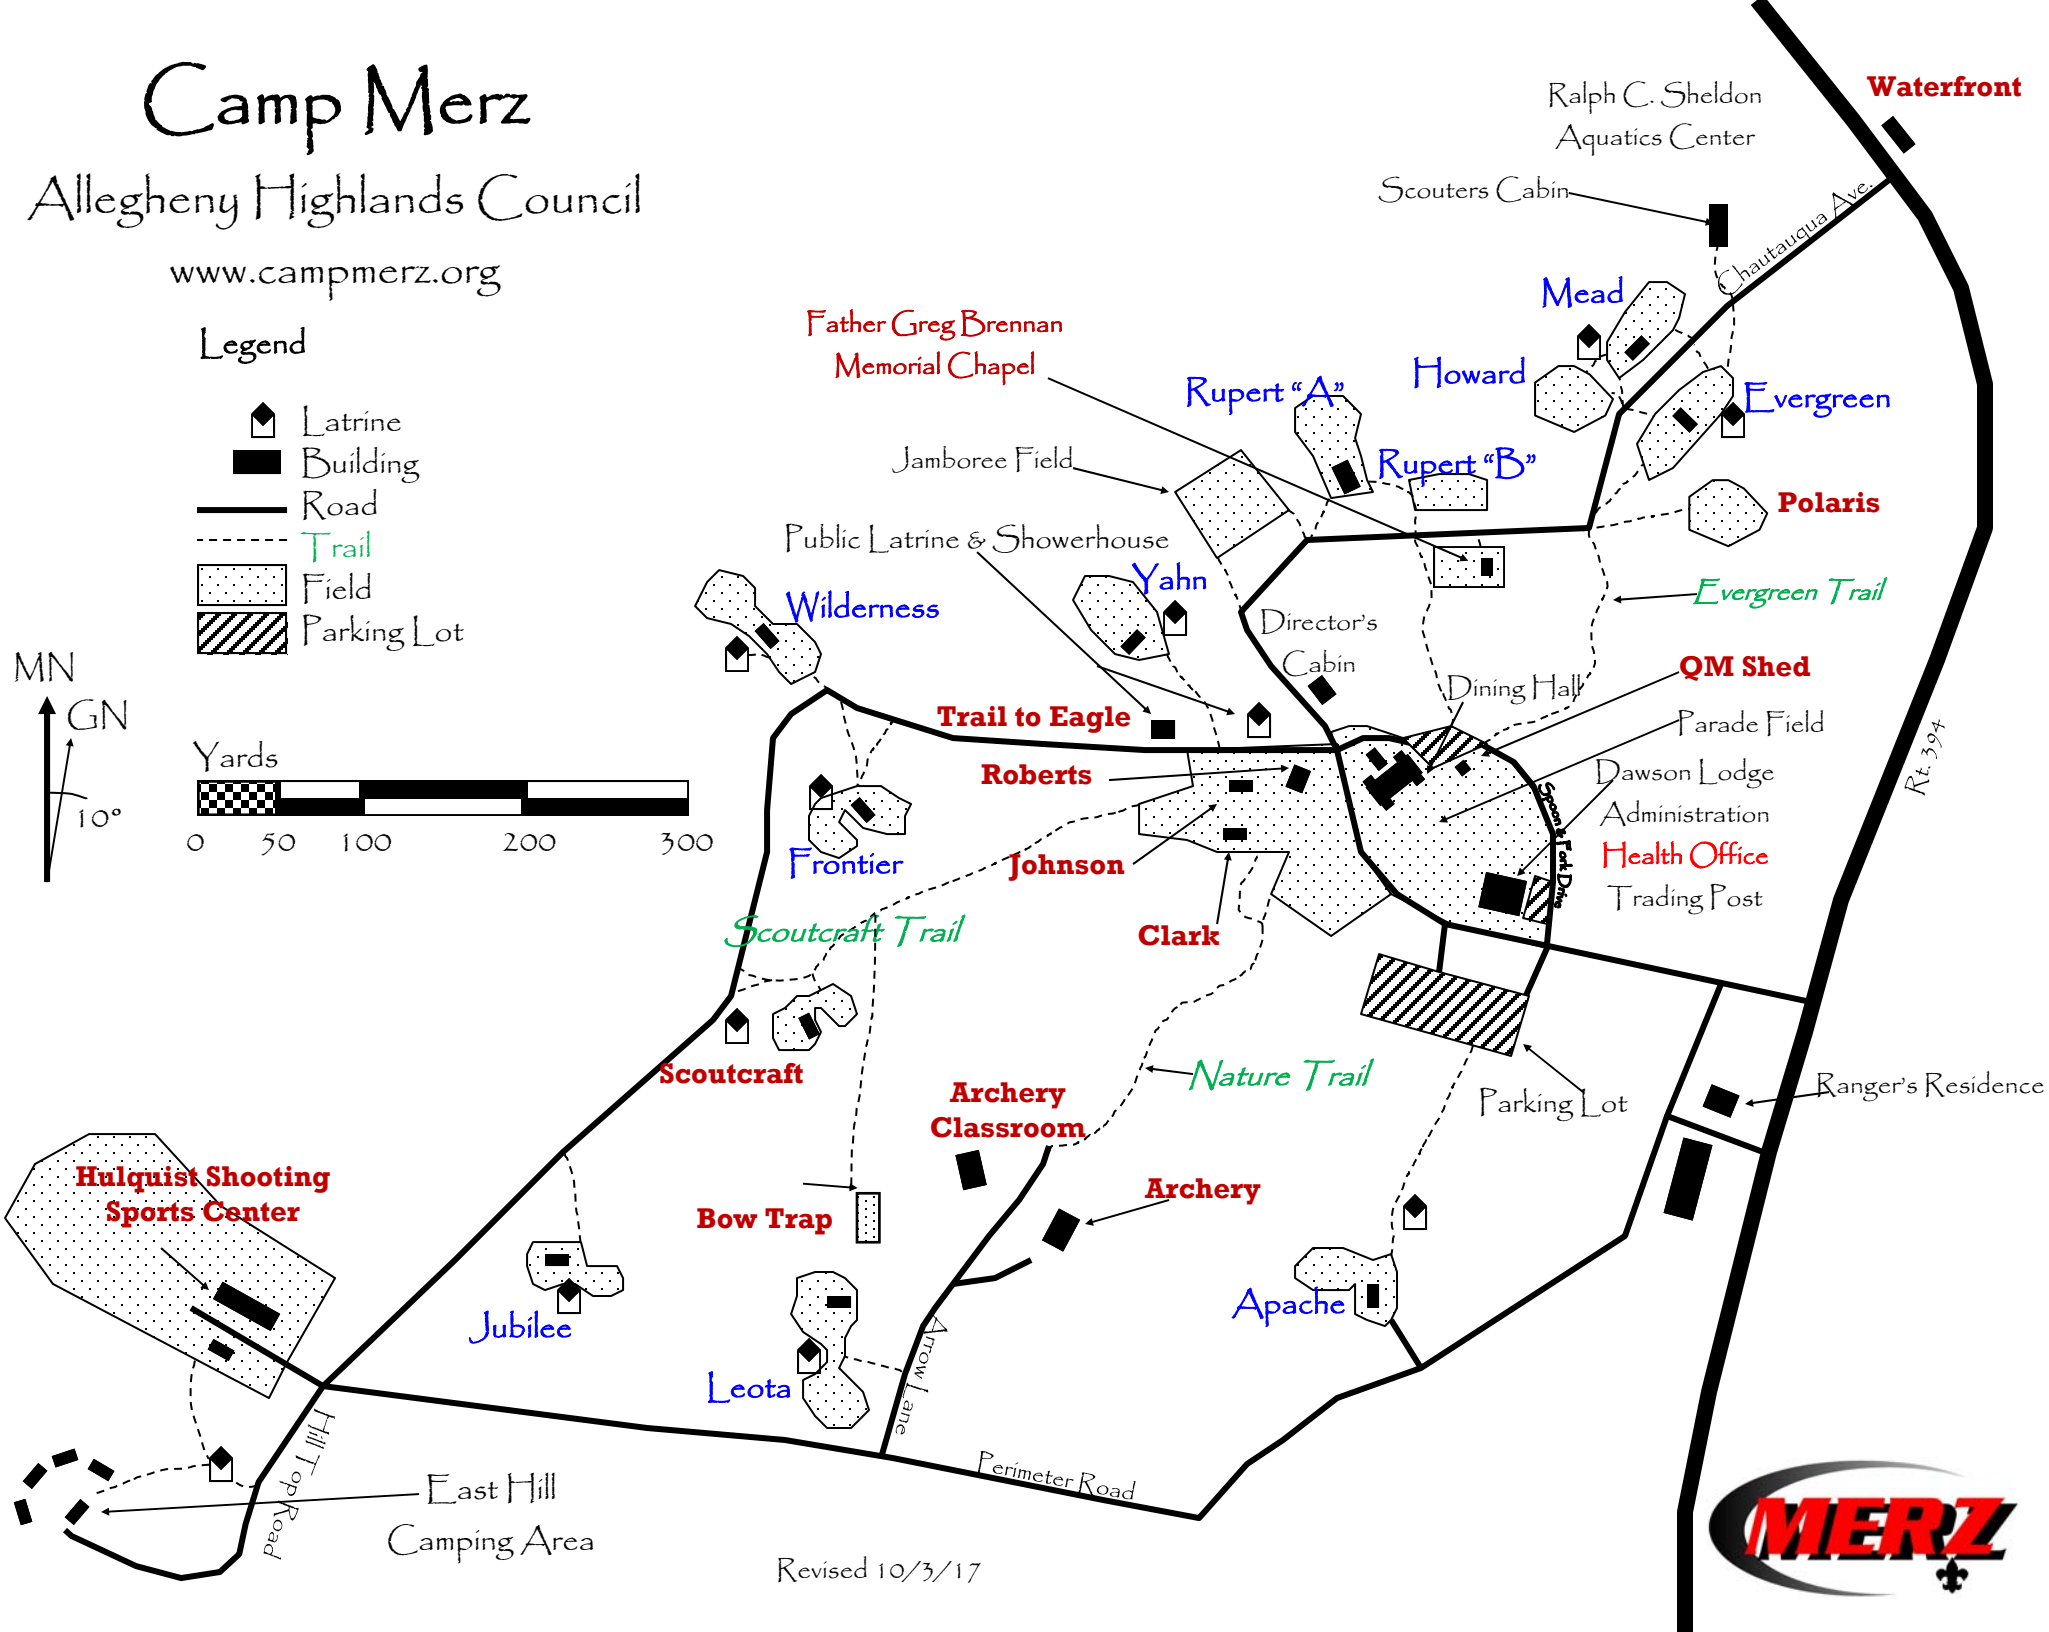

Camp Merz

Allegheny Highlands Council

www.campmerz.org

Legend

-  Latrine
-  Building
-  Road
-  Trail
-  Field
-  Parking Lot

Revised 10/3/17